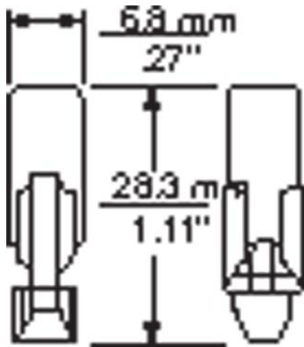

#### GENERAL CHARACTERISTICS

Lamp Type	Miniature - T & TL Shape
Bulb	T2
Base	Tel. Slide No. 5
Filament	C-7A
Wattage	2
Voltage	48
Rated Life	10000 hrs
Atmosphere	Vacuum
Primary Application	Low Voltage;Telephone

#### DIMENSIONS

Maximum Overall Length (MOL)	1.1100 in(28.2 mm)
Bulb Diameter (DIA)	0.250 in(6.4 mm)
Bulb Diameter (DIA) (MAX)	0.250 in(6.4 mm)