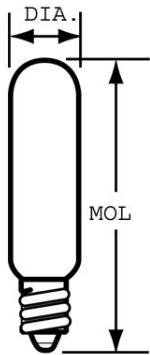

Presented By: Candela Corporation
Contact Phone: (800) 922-9226
Contact E-mail: sales@candelacorp.com

Customer Name:
Project Name:
Fixture Type:

GE
Lighting

13402 - 15T6
GE T6

GENERAL CHARACTERISTICS

| | |
|---------------------|------------------------|
| Lamp Type | Incandescent - Tubular |
| Bulb | T6 |
| Base | Candelabra Screw (E12) |
| Filament | C-7A |
| Bulb Finish | Clear |
| Wattage | 15 |
| Voltage | 145 |
| Rated Life | 1500 hrs |
| Primary Application | Standard;Standard |

PHOTOMETRIC CHARACTERISTICS

| | |
|---------------------------------|-----|
| Initial Lumens | 102 |
| Nominal Initial Lumens per Watt | 6 |

DIMENSIONS

| | |
|------------------------------|---------|
| Maximum Overall Length (MOL) | 3.06 cm |
| Bulb Diameter (DIA) | 0.75 cm |
| Bulb Diameter (DIA) (MAX) | 0.75 cm |
| Light Center Length (LCL) | 1.56 cm |