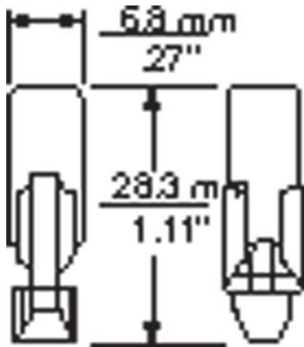

#### GENERAL CHARACTERISTICS

Lamp Type	Miniature - T & TL Shape
Bulb	T2
Base	Tel. Slide No. 5
Filament	C-2F
Wattage	1
Voltage	28
Rated Life	5000 hrs
Atmosphere	Vacuum
Primary Application	Low Voltage;Telephone

#### DIMENSIONS

Maximum Overall Length (MOL)	1.1100 in(28.2 mm)
Bulb Diameter (DIA)	0.250 in(6.4 mm)
Bulb Diameter (DIA) (MAX)	0.250 in(6.4 mm)