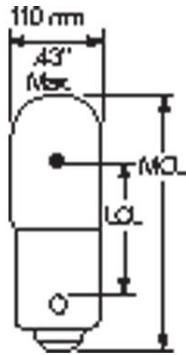

**Presented By:** Candela Corporation  
Contact Phone: (800) 922-9226  
Contact E-mail: sales@candelacorp.com

Customer Name:  
Project Name:  
Fixture Type:

GE  
Lighting

**25485 - 47**

GE T3.25 (T3 1/4) - Low Voltage

### GENERAL CHARACTERISTICS

Lamp Type	Miniature - T & TL Shape
Bulb	T3.25 (T3 1/4)
Base	Miniature Bayonet (Ba9s)
Filament	C-2R
Wattage	1
Voltage	6.3
Rated Life	3000 hrs
Atmosphere	Vacuum
Primary Application	Low Voltage

### PHOTOMETRIC CHARACTERISTICS

Initial Lumens	6
Nominal Initial Lumens per Watt	6
Mean Spherical Candlepower (MSCP)	0.52

### DIMENSIONS

Maximum Overall Length (MOL)	1.1900 in(30.2 mm)
Bulb Diameter (DIA)	0.406 in(10.3 mm)
Bulb Diameter (DIA) (MAX)	0.406 in(10.3 mm)
Light Center Length (LCL)	0.780 in(19.8 mm)