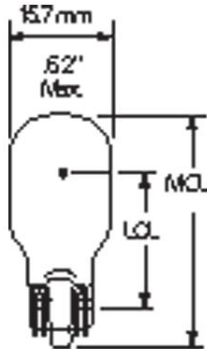

### GENERAL CHARACTERISTICS

Lamp Type	Miniature - T & TL Shape
Bulb	T5
Base	Wedge (W2.1x9.5d)
Filament	C-2R
Wattage	7
Voltage	12.8
Rated Life	500 hrs
Atmosphere	Gas-filled
Primary Application	Low Voltage; Pathway, Garden & Deck; Landscape Lighting

### PHOTOMETRIC CHARACTERISTICS

Initial Lumens	82
Nominal Initial Lumens per Watt	11
Mean Spherical Candlepower (MSCP)	6.5

### DIMENSIONS

Maximum Overall Length (MOL)	1.4900 in(37.8 mm)
Bulb Diameter (DIA)	0.625 in(15.9 mm)
Bulb Diameter (DIA) (MAX)	0.625 in(15.9 mm)
Light Center Length (LCL)	0.810 in(20.6 mm)