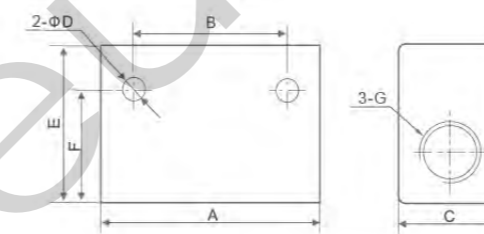

Overall Dimensions

Dimension Sheet

Model	M	A	K	B	E	H	F	d
XKP-L6	G1/8"	75	-	36	41	10	-	-
XKP-L8	G1/4"	82	-	36	41	10	-	-
XKP-L10	G3/8"	82	58	44	60	23	8	7
XKP-L15	G1/2"	128	98	72	95	36	8	10
XKP-L20	G3/4"	128	98	72	95	36	8	10
XKP-L25	G1"	158	126	88	112	44	10	10
XKP-L32	G1 1/4"	158	126	88	112	44	10	10
XKP-L40	G1 1/2"	190	148	102	130	52	10	12
XKP-L50	G2"	190	148	102	130	52	10	12

ST Series Shuttle Valve

ST-02

Ordering Code

ST

Series Code
ST:Shuttle Valve

01

Port Size
01:G1/8" 04:G1/2"
02:G1/4" 06:G3/4"
03:G3/8" 08:G1"

Graphic Symbol

Specification

Model	ST-01	ST-02	ST-03	ST-04	ST-06	ST-08
Working Medium	Air					
Effective Section Area	7.5mm ²	21mm ²	40mm ²	60mm ²	110mm ²	190mm ²
Port Size	G1/8"	G1/4"	G3/8"	G1/2"	G3/4"	G1"
Working Pressure Range	0~1.0MPa					
Operating Temperature Range	-5~60℃					

Overall Dimensions

Dimension Sheet

Model	A	B	C	D	E	F	G
ST-01	40	24	16	4.5	25	20.5	G1/8"
ST-02	50	35	22	5.5	35	25	G1/4"
ST-03	75	48	30	7	50	42	G3/8"
ST-04	75	48	30	7	50	42	G1/2"
ST-06	110	72	40	7	70	58	G3/4"
ST-08	110	72	40	7	70	58	G1"