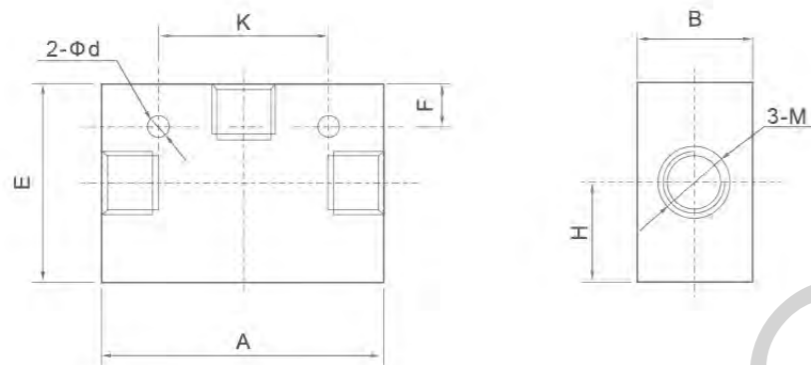

XKP Series Quick Exhaust Valve

XKP-L6

Ordering Code

XKP

Series Code
XKP:Quick Exhaust Valve

L15

Port Size
L6:G1/8" L25:G1"
L8:G1/4" L32:G1-1/4"
L10:G3/8" L40:G1-1/2"
L15:G1/2" L50:G2"
L20:G3/4"

Graphic Symbol

Specification

Model	XKP-L6	XKP-L08	XKP-L10	XKP-L15	XKP-L20	XKP-L25	XKP-L32	XKP-L40	XKP-L50
Section Area P→A	10	20	40	60	110	190	300	400	650
Section Area A→□	20	40	60	110	190	300	400	650	900
Leak Out Flow(cm ³ /min)	≤10		≤25		≤50			≤70	
Working Medium	Compressed Air								
Operating Temperature Range	-5~60℃								
Working-pressure	0.05~1.2MPa								

Overall Dimensions

Dimension Sheet

Model	M	A	K	B	E	H	F	d
XKP-L6	G1/8"	75	-	36	41	10	-	-
XKP-L8	G1/4"	82	-	36	41	10	-	-
XKP-L10	G3/8"	82	58	44	60	23	8	7
XKP-L15	G1/2"	128	98	72	95	36	8	10
XKP-L20	G3/4"	128	98	72	95	36	8	10
XKP-L25	G1"	158	126	88	112	44	10	10
XKP-L32	G1 1/4"	158	126	88	112	44	10	10
XKP-L40	G1 1/2"	190	148	102	130	52	10	12
XKP-L50	G2"	190	148	102	130	52	10	12

Overall Dimensions

Dimension Sheet

Model	A	B	C	D	E	F	G
ST-01	40	24	16	4.5	25	20.5	G1/8"
ST-02	50	35	22	5.5	35	25	G1/4"
ST-03	75	48	30	7	50	42	G3/8"
ST-04	75	48	30	7	50	42	G1/2"
ST-06	110	72	40	7	70	58	G3/4"
ST-08	110	72	40	7	70	58	G1"