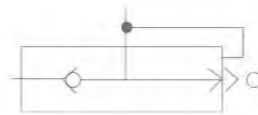

XKP Series Quick Exhaust Valve

XKP-L6

Ordering Code

XKP

Series Code
XKP:Quick Exhaust Valve

L15

Port Size
L6:G1/8" L25:G1"
L8:G1/4" L32:G1-1/4"
L10:G3/8" L40:G1-1/2"
L15:G1/2" L50:G2"
L20:G3/4"

Graphic Symbol

Overall Dimensions

Dimension Sheet

Model	M	A	K	B	E	H	F	d
XKP-L6	G1/8"	75	-	36	41	10	-	-
XKP-L8	G1/4"	82	-	36	41	10	-	-
XKP-L10	G3/8"	82	58	44	60	23	8	7
XKP-L15	G1/2"	128	98	72	95	36	8	10
XKP-L20	G3/4"	128	98	72	95	36	8	10
XKP-L25	G1"	158	126	88	112	44	10	10
XKP-L32	G1 1/4"	158	126	88	112	44	10	10
XKP-L40	G1 1/2"	190	148	102	130	52	10	12
XKP-L50	G2"	190	148	102	130	52	10	12