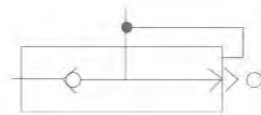

XKP Series Quick Exhaust Valve

XKP-L6

Ordering Code

XKP

Series Code
XKP:Quick Exhaust Valve

L15

Port Size
L6:G1/8" L25:G1"
L8:G1/4" L32:G1-1/4"
L10:G3/8" L40:G1-1/2"
L15:G1/2" L50:G2"
L20:G3/4"

Graphic Symbol

Overall Dimensions

Dimension Sheet

Model	M	A	K	B	E	H	F	d
XKP-L6	G1/8"	75	-	36	41	10	-	-
XKP-L8	G1/4"	82	-	36	41	10	-	-
XKP-L10	G3/8"	82	58	44	60	23	8	7
XKP-L15	G1/2"	128	98	72	95	36	8	10
XKP-L20	G3/4"	128	98	72	95	36	8	10
XKP-L25	G1"	158	126	88	112	44	10	10
XKP-L32	G1 1/4"	158	126	88	112	44	10	10
XKP-L40	G1 1/2"	190	148	102	130	52	10	12
XKP-L50	G2"	190	148	102	130	52	10	12