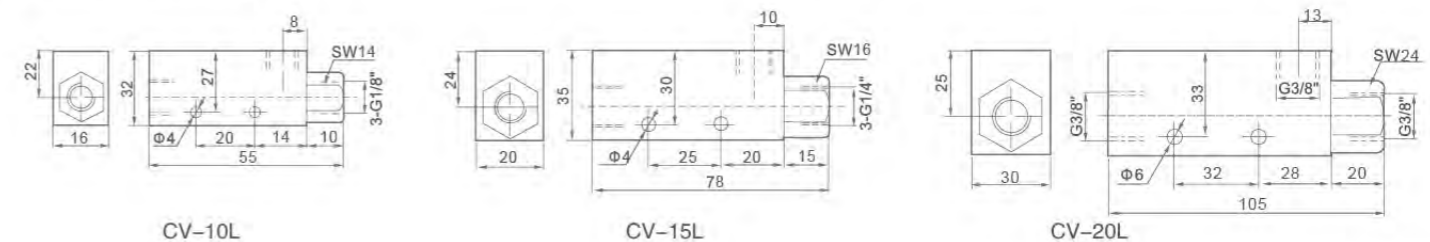

CV-15L

CV-20L

CV Series Vacuum Valve

Ordering Code

CV

Series Code
CV:Vacuum Valve

15L

Port Size
10L:G1/8"
15L:G1/4"
20L:G3/8"

Specification

Model	CV-10L	CV-15L	CV-20L
Working Medium	Air		
Working pressure	1.0MPa		
Shortest Excitation Time	0.05 Second		
Leakage Volume	≤10cm³/min		

Overall Dimensions

CV-10L