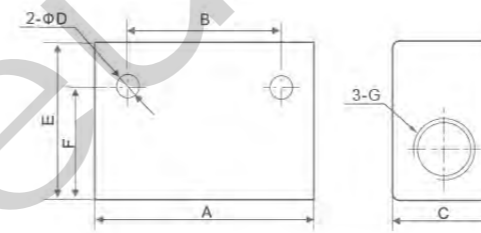

Overall Dimensions

Dimension Sheet

Model	M	A	K	B	E	H	F	d
XKP-L6	G1/8"	75	-	36	41	10	-	-
XKP-L8	G1/4"	82	-	36	41	10	-	-
XKP-L10	G3/8"	82	58	44	60	23	8	7
XKP-L15	G1/2"	128	98	72	95	36	8	10
XKP-L20	G3/4"	128	98	72	95	36	8	10
XKP-L25	G1"	158	126	88	112	44	10	10
XKP-L32	G1 1/4"	158	126	88	112	44	10	10
XKP-L40	G1 1/2"	190	148	102	130	52	10	12
XKP-L50	G2"	190	148	102	130	52	10	12

ST Series Shuttle Valve

ST-02

Ordering Code

ST

Series Code
ST:Shuttle Valve

01

Port Size
01:G1/8" 04:G1/2"
02:G1/4" 06:G3/4"
03:G3/8" 08:G1"

Graphic Symbol

Specification

Model	ST-01	ST-02	ST-03	ST-04	ST-06	ST-08
Working Medium	Air					
Effective Section Area	7.5mm ²	21mm ²	40mm ²	60mm ²	110mm ²	190mm ²
Port Size	G1/8"	G1/4"	G3/8"	G1/2"	G3/4"	G1"
Working Pressure Range	0~1.0MPa					
Operating Temperature Range	-5~60℃					

Overall Dimensions

Dimension Sheet

Model	A	B	C	D	E	F	G
ST-01	40	24	16	4.5	25	20.5	G1/8"
ST-02	50	35	22	5.5	35	25	G1/4"
ST-03	75	48	30	7	50	42	G3/8"
ST-04	75	48	30	7	50	42	G1/2"
ST-06	110	72	40	7	70	58	G3/4"
ST-08	110	72	40	7	70	58	G1"