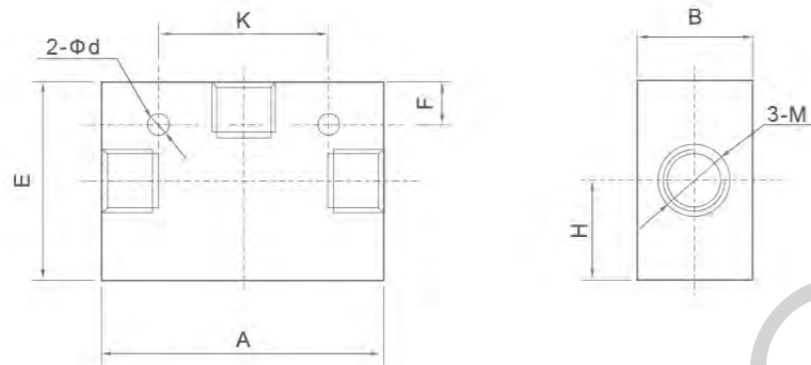

XKP Series Quick Exhaust Valve

XKP-L6

Ordering Code

XKP

Series Code
XKP:Quick Exhaust Valve

L15

Port Size
L6:G1/8" L25:G1"
L8:G1/4" L32:G1-1/4"
L10:G3/8" L40:G1-1/2"
L15:G1/2" L50:G2"
L20:G3/4"

Graphic Symbol

Specification

Model	XKP-L6	XKP-L08	XKP-L10	XKP-L15	XKP-L20	XKP-L25	XKP-L32	XKP-L40	XKP-L50
Section Area P→A	10	20	40	60	110	190	300	400	650
Section Area A→□	20	40	60	110	190	300	400	650	900
Leak Out Flow(cm ³ /min)	≤10		≤25		≤50			≤70	
Working Medium	Compressed Air								
Operating Temperature Range	-5~60℃								
Working-pressure	0.05~1.2MPa								

Overall Dimensions

Dimension Sheet

Model	M	A	K	B	E	H	F	d
XKP-L6	G1/8"	75	-	36	41	10	-	-
XKP-L8	G1/4"	82	-	36	41	10	-	-
XKP-L10	G3/8"	82	58	44	60	23	8	7
XKP-L15	G1/2"	128	98	72	95	36	8	10
XKP-L20	G3/4"	128	98	72	95	36	8	10
XKP-L25	G1"	158	126	88	112	44	10	10
XKP-L32	G1 1/4"	158	126	88	112	44	10	10
XKP-L40	G1 1/2"	190	148	102	130	52	10	12
XKP-L50	G2"	190	148	102	130	52	10	12

Overall Dimensions

Dimension Sheet

Model	A	B	C	D	E	F	G
ST-01	40	24	16	4.5	25	20.5	G1/8"
ST-02	50	35	22	5.5	35	25	G1/4"
ST-03	75	48	30	7	50	42	G3/8"
ST-04	75	48	30	7	50	42	G1/2"
ST-06	110	72	40	7	70	58	G3/4"
ST-08	110	72	40	7	70	58	G1"